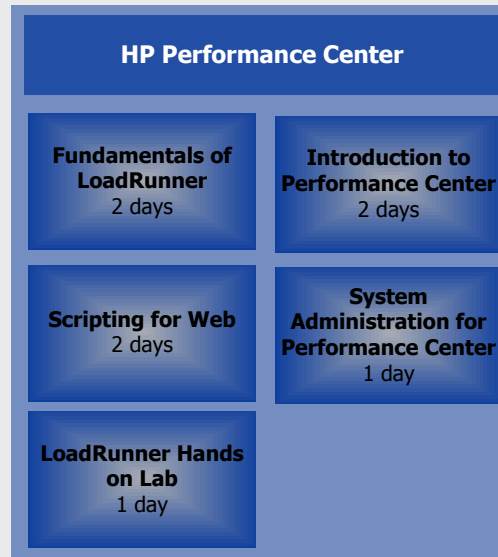

Performance Testing