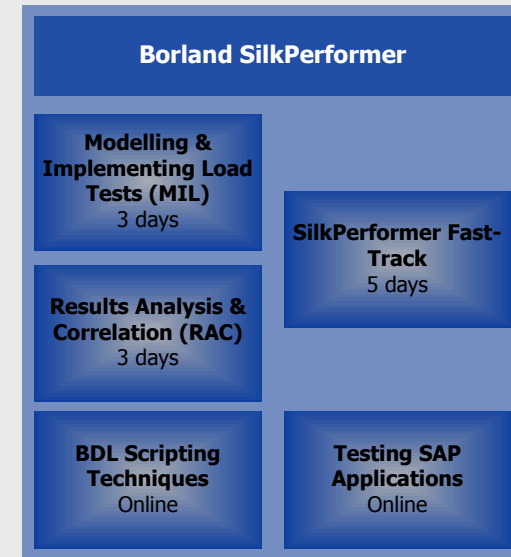

Performance Testing