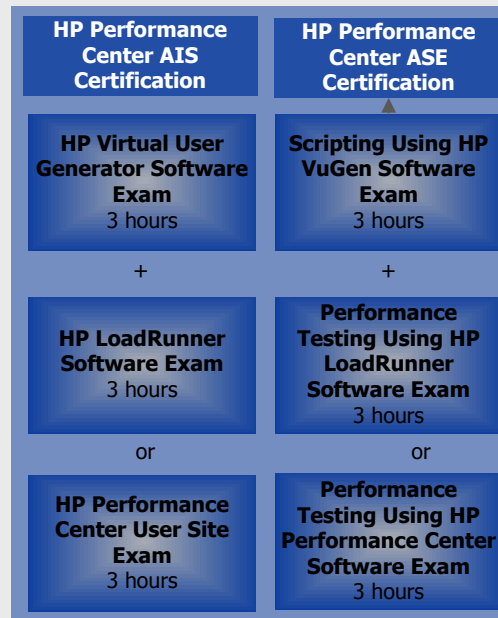

Performance Testing